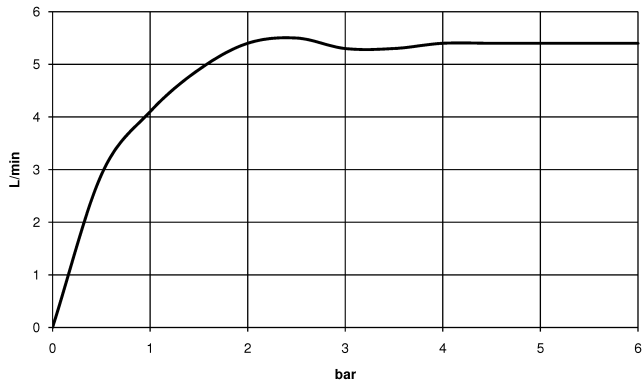

DORNBRACHT YAMOU Single-lever basin mixer with raised base without pop-up waste - Chrome

33 537 831

- 180mm projection
- fixed spout
- circular, air-enriched flow
- height of mixer 288 mm
- height up to aerator 239 mm
- hole diameter 35 mm
- 2x screw-in M 8 x 1 pressure hose, leak-tested
- max. flow 6.8 l/min

Chrome

33 537 831-00

Soft Black

33 537 831-69

DORNBRACHT YAMOU Single-lever basin mixer with raised base without pop-up waste - Chrome

33 537 831
mm [inches]

Flow rate chart

Certificates