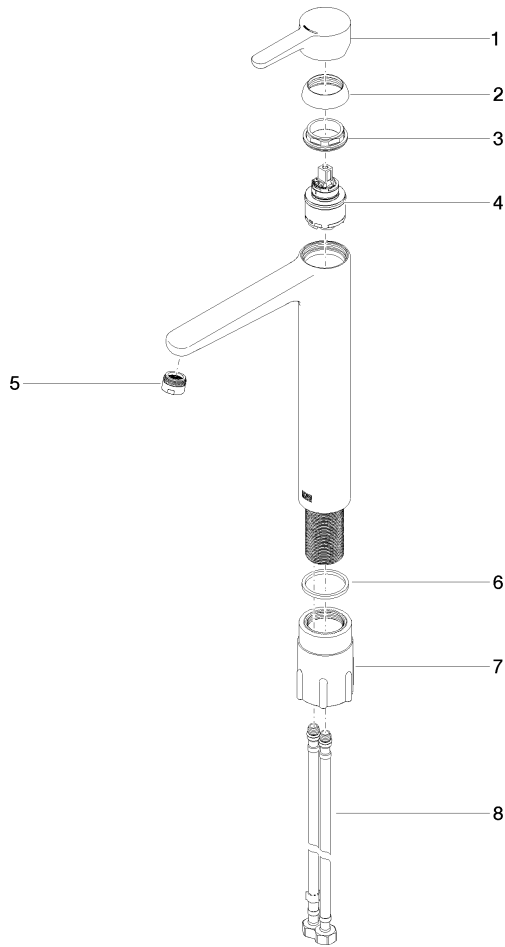

DORNBRACHT YAMOU Single-lever basin mixer with raised base without pop-up waste - Chrome

33 537 831

- 180mm projection
- fixed spout
- circular, air-enriched flow
- height of mixer 288 mm
- height up to aerator 239 mm
- hole diameter 35 mm
- 2x screw-in M 8 x 1 pressure hose, leak-tested
- max. flow 6.8 l/min

Chrome

33 537 831-00

Soft Black

33 537 831-69

DORNBRACHT YAMOU Single-lever basin mixer with raised base without pop-up waste - Chrome

33 537 831
mm [inches]

Flow rate chart

Certificates

AbP_10171. ACS_23 ACC NY WRAS_240104004.
491.

DORNBRACHT YAMOU Single-lever basin mixer with raised base without pop-up waste - Chrome

33 537 831

Parts for other finishes can be found here: [Soft Black](#)

Spare parts list

No.	Item Number	Name	Quantity used	Delivery time
1	90 20 83 002 00-00	handle	1	2
2	90 21 02 400 00-00	cover	1	2
3	90 23 10 140 00 90	nut	1	2
4	90 15 05 502 00 90	cartridge	1	2
5	90 23 01 177 00-00	aerator	1	2
6	90 14 05 082 00 90	seal	1	2
7	90 30 11 505 00 90	fixing set	1	2
8	90 30 04 115 00 90	hose	1	2